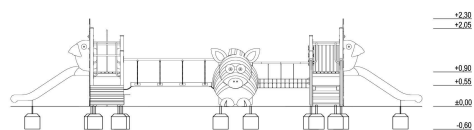

General view of device

The device according to EN 1176-1:2009 standards playground equipment. General safety requirements and examination methods.

Safety surface: grass, sand, gravel, bark, rubber (minimal thickness for all loose surfaces 300 mm)

SATERNUS DISTRIBUTION Sp. z o. o. sp. k.
ul. Nowa 32
41-500 Chorzów
Polska

Certificate holder

Producer
Distributor

GRUPA SATERNUS Sp. z o.o. S. K. A. reserves all rights to copyright protection under the Act of 04.02.1994 on copyright and related rights (Journal of Laws No. 28, item. 83) and especially art. 78 and 79 of that Act.

GRUPA SATERNUS Sp. z o.o. S. K. A. (legal successor Place Zabaw Saternus Sp. z o.o.)

Saternus Production Sp. z o.o. sp. k.
Saternus Distribution Sp. z o.o. sp. k.