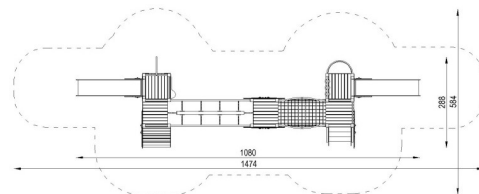

SATERNUS DISTRIBUTION Sp. z o. o. sp. k.
ul. Nowa 32
41-500 Chorzów
Polska

Certificate holder

Producer
Distributor

GRUPA SATERNUS Sp. z o.o. S. K. A. reserves all rights to copyright protection under the Act of 04.02.1994 on copyright and related rights (Journal of Laws No. 28, item. 83) and especially art. 78 and 79 of that Act.

GRUPA SATERNUS Sp. z o.o. S. K. A. (legal successor Place Zabaw Saternus Sp. z o.o.)

Saternus Production Sp. z o.o. sp. k.
Saternus Distribution Sp. z o.o. sp. k.