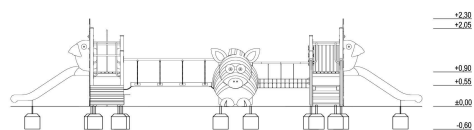

## TECHNICAL DATA

Easily accessible

Width:	2,88 m
Length:	10,80 m
Height:	2,30 m
Impact area F:	58,62 m <sup>2</sup>
HIC:	0,90 m
Dimensions of impact area length:	14,74 m
Dimensions of impact area width:	5,84 m
Depth of foundations:	-0,60 m

## General view of device

The device according to EN 1176-1:2009 standards playground equipment. General safety requirements and examination methods.

Safety surface: grass, sand, gravel, bark, rubber (minimal thickness for all loose surfaces 300 mm)