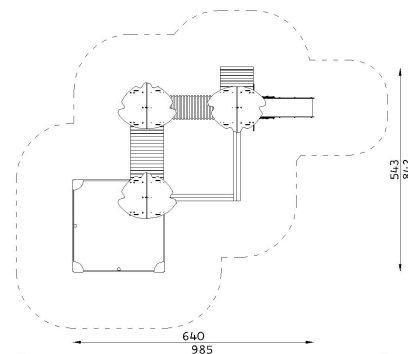

SATERNUS DISTRIBUTION Sp. z o. o. sp. k.
ul. Nowa 32
41-500 Chorzów
Polska

Certificate holder

Producer
Distributor

GRUPA SATERNUS Sp. z o.o. S. K. A. reserves all rights to copyright protection under the Act of 04.02.1994 on copyright and related rights (Journal of Laws No. 28, item. 83) and especially art. 78 and 79 of that Act.

GRUPA SATERNUS Sp. z o.o. S. K. A. (legal successor Place Zabaw Saternus Sp. z o.o.)

Saternus Production Sp. z o.o. sp. k.
Saternus Distribution Sp. z o.o. sp. k.