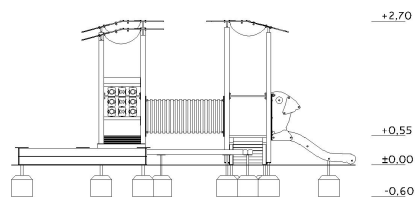

General view of device

The device according to PN-EN 1176-1:2017-12 standards playground equipment. General safety requirements and examination methods.

Safety surface: grass, sand, gravel, bark, rubber (minimal thickness for all loose surfaces 300 mm)

SATERNUS DISTRIBUTION Sp. z o. o. sp. k.
ul. Nowa 32
41-500 Chorzów
Polska

Certificate holder

Producer
Distributor

GRUPA SATERNUS Sp. z o.o. S. K. A. reserves all rights to copyright protection under the Act of 04.02.1994 on copyright and related rights (Journal of Laws No. 28, item. 83) and especially art. 78 and 79 of that Act.

GRUPA SATERNUS Sp. z o.o. S. K. A. (legal successor Place Zabaw Saternus Sp. z o.o.)

Saternus Production Sp. z o.o. sp. k.
Saternus Distribution Sp. z o.o. sp. k.