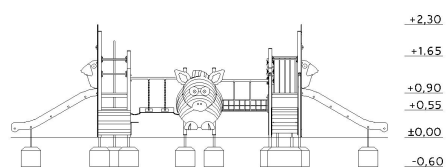

General view of device

The device according to PN-EN 1176-1:2017-12 standards playground equipment. General safety requirements and examination methods.

Safety surface: grass, sand, gravel, bark, rubber (minimal thickness for all loose surfaces 300 mm)

SATERNUS DISTRIBUTION Sp. z o. o. sp. k.
ul. Nowa 32
41-500 Chorzów
Polska

Certificate holder

Producer
Distributor

GRUPA SATERNUS Sp. z o.o. S. K. A. reserves all rights to copyright protection under the Act of 04.02.1994 on copyright and related rights (Journal of Laws No. 28, item. 83) and especially art. 78 and 79 of that Act.

GRUPA SATERNUS Sp. z o.o. S. K. A. (legal successor Place Zabaw Saternus Sp. z o.o.)

Saternus Production Sp. z o.o. sp. k.
Saternus Distribution Sp. z o.o. sp. k.