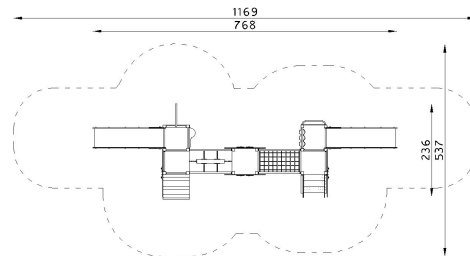

SATERNUS DISTRIBUTION Sp. z o. o. sp. k.
ul. Nowa 32
41-500 Chorzów
Polska

Certificate holder

Producer
Distributor

GRUPA SATERNUS Sp. z o.o. S. K. A. reserves all rights to copyright protection under the Act of 04.02.1994 on copyright and related rights (Journal of Laws No. 28, item. 83) and especially art. 78 and 79 of that Act.

GRUPA SATERNUS Sp. z o.o. S. K. A. (legal successor Place Zabaw Saternus Sp. z o.o.)

Saternus Production Sp. z o.o. sp. k.
Saternus Distribution Sp. z o.o. sp. k.